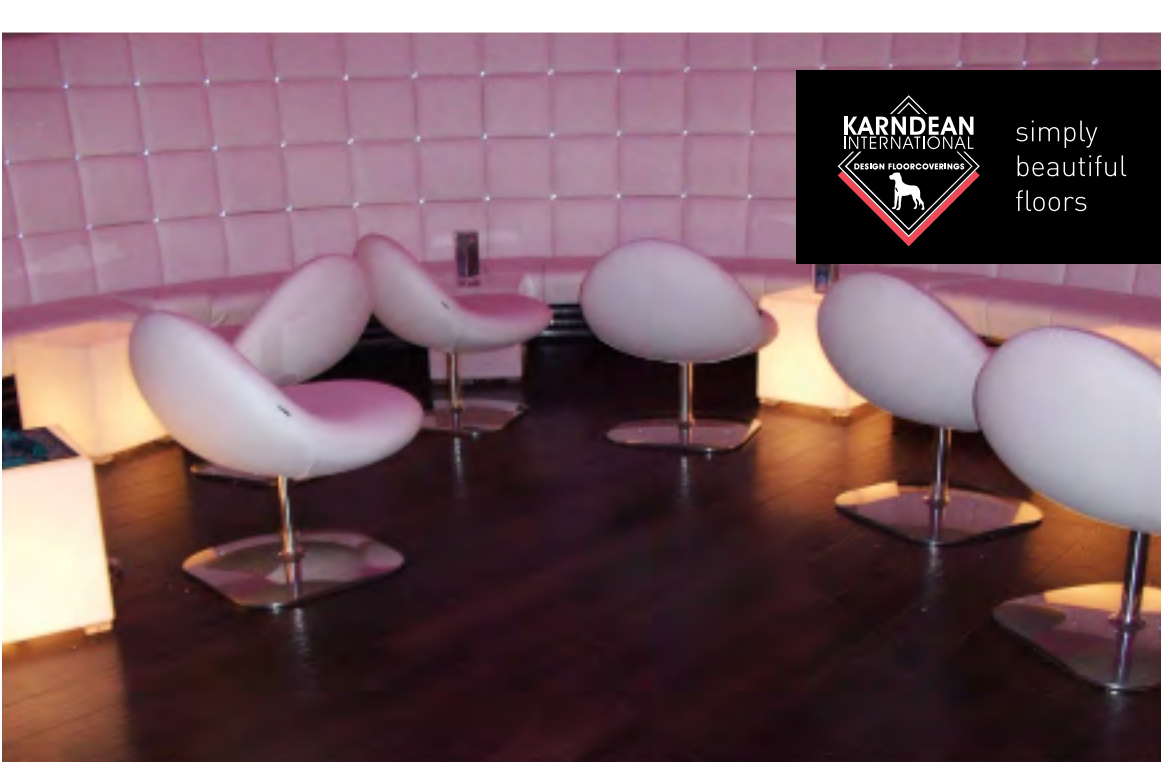

CASE STUDY

O2 ARENA, MP FLOORING CONTRACTORS, LONDON

[See full case study](#)

[See Art Select Wood range](#)

Art Select Woods at home in commercial spaces

Our premium flooring range of realistic wood tones, textures and grains offers enviable quality, ideal for commercial spaces.