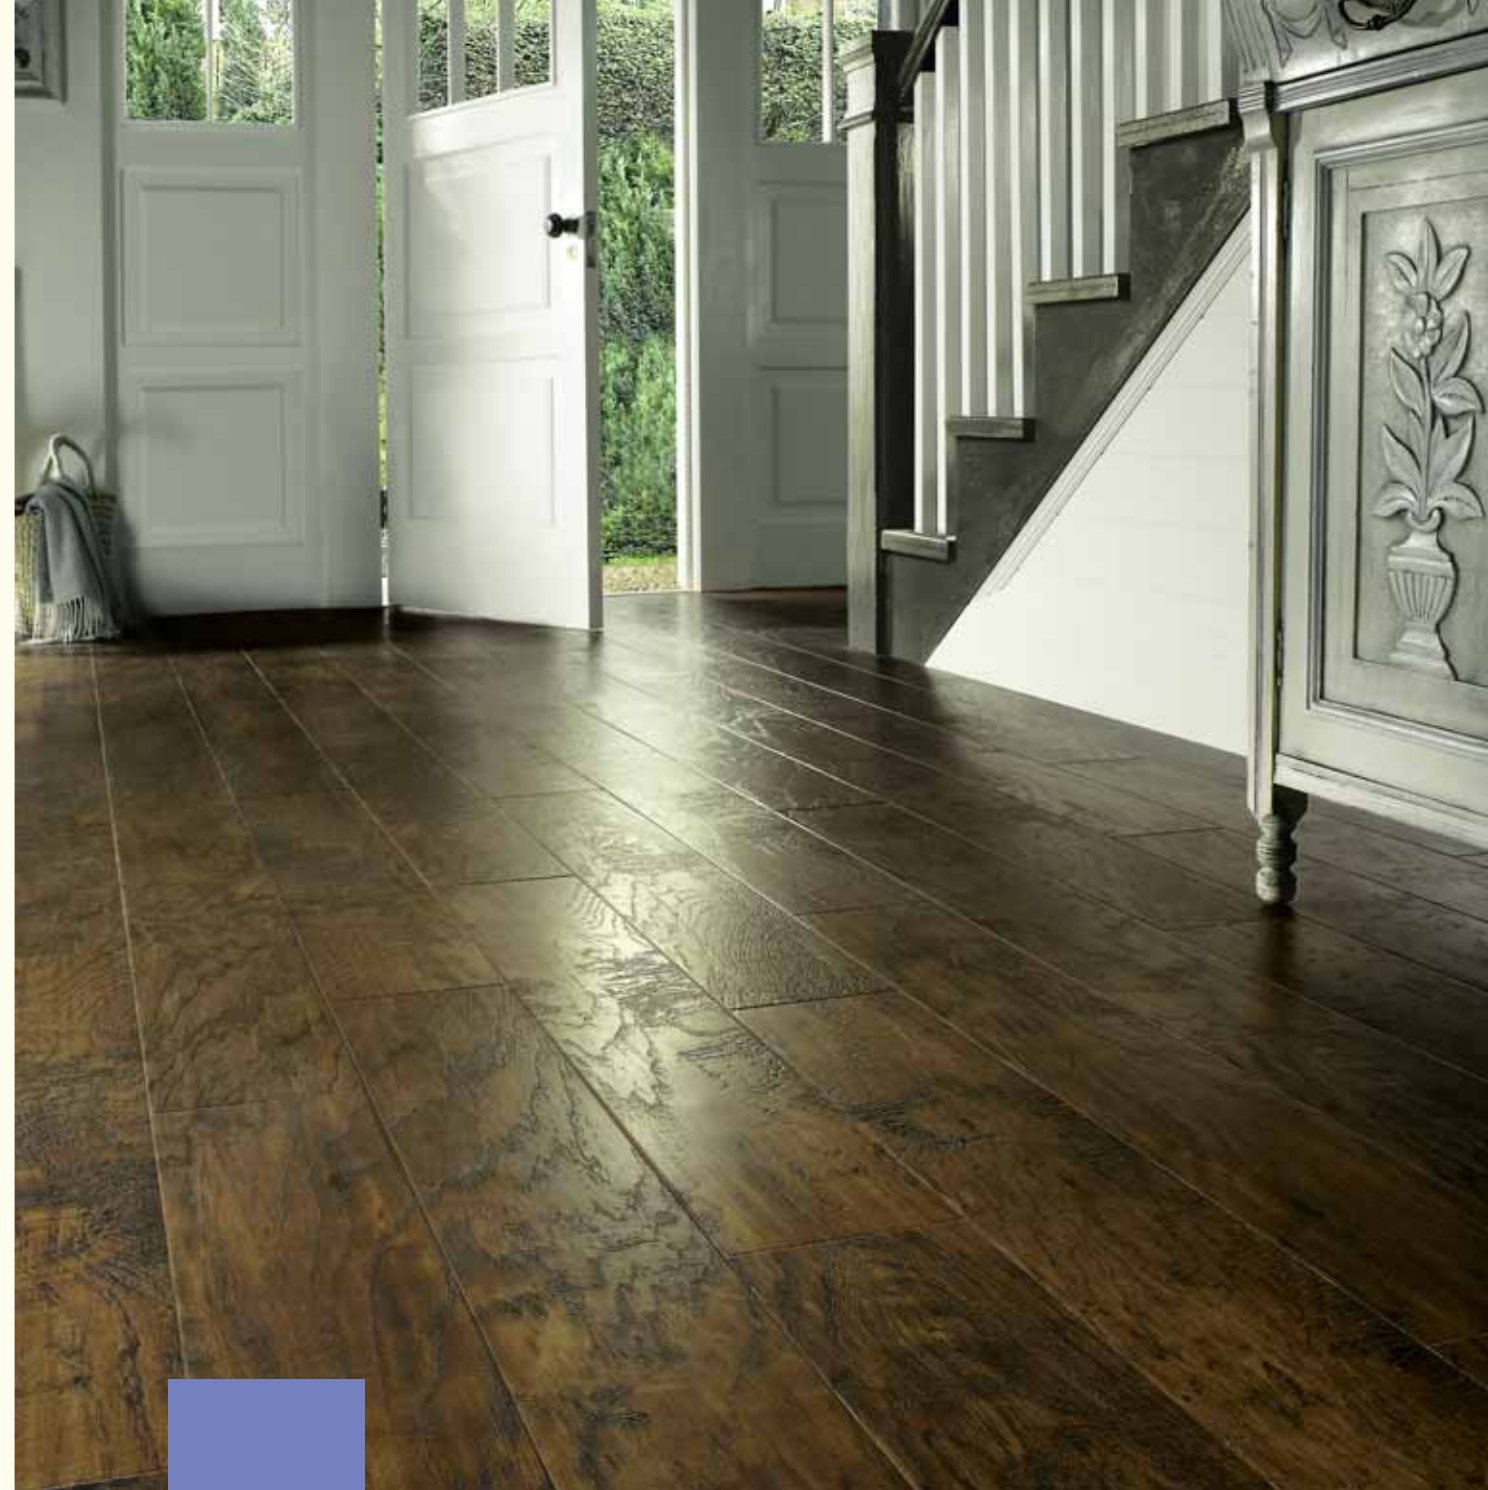

www.karndean.com

Karndean International LLC

1100 Pontiac Court, Bushy Run Corporate Park, Export, PA 15632

Get in Touch

Karndean makes it easy to access a wealth of information.

Find your nearest retailer, order FREE product samples, or make a general inquiry...

Phone

Call consumer inquiries at 888.266.4343

Web

Get online at www.karndean.com

Email

Contact us at info@karndean.com

Call in

Visit your local retailer or the Karndean Design Showroom
(see website for full details)

Request a Brochure

Our main brochure illustrates all our products with beautiful, full color photography. It's available FREE. Request one from the website, or call our Consumer Inquiries line at 888.266.4343.

art|select

The Hand-Crafted Wood collection

from Karndean International